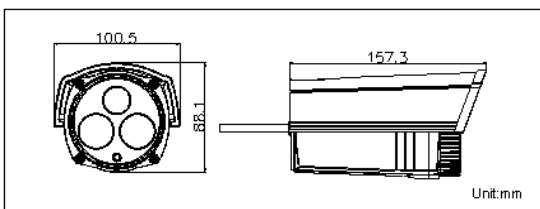

3MP EXIR Bullet Network Camera

Key features

- 3.0 megapixel (2048 x 1536) resolution
- Full HD1080p real-time video
- DWDR & 3D DNR & BLC
- EXIR illuminators: up to 50m
- IP66
- PoE

Dimensions

Accessories

Wall Mount
Aluminium Bracket

HDS-2232IRP5	
Camera	
Image sensor	1/3" progressive scan CMOS
Min. illumination	0.07 lux@F1.2, AGC on 0 lux with IR
Shutter time	1/25s (1/30s) ~ 1/100,000s
Lens	12mm@F2.0, angle of view: 22° (4mm, 6mm optional)
Lens mount	M12
Day & night	ICR
Digital noise reduction	3D DNR
Wide dynamic range	Digital WDR
Backlight compensation	Yes, zone configurable
Compression standard	
Video compression	H.264 / MJPEG
H.264 compression profile	Main profile
Bit rate	32 Kbps ~ 16 Mbps
Dual stream	Yes
Image	
Max. image resolution	2048 x 1536
Frame rate	50Hz: 12.5fps (2048 x 1536), 25fps (1920 x 1080), 25fps (1280 x 720) 60Hz: 15fps (2048 x 1536), 30fps (1920 x 1080), 30fps (1280 x 720)
Image settings	Saturation, brightness, contrast adjustable through client software or web browser
Network	
Network storage	NAS (iSCSI optional)
Alarm trigger	Motion detection, tampering alarm
Protocols	TCP/IP, HTTP, DHCP, DNS, DDNS, RTP, RTSP, PPPoE, SMTP, NTP, SNMP, HTTPS, FTP, 802.1X, Qos (SIP, SRTP, IPv6 optional)
System compatibility	ONVIF, PSIA, CGI
General functionalities	User authentication, watermark
Interface	
Communication interface	1 RJ45 10M / 100M ethernet port
General	
Operating conditions	-30°C ~ 60°C (-22°F ~ 140°F) humidity 95% or less (non-condensing)
Power supply	12 VDC ± 10%, PoE (802.3af)
Power consumption	Max. 7W (9W with ICR on)
Ingress protection	IP66
EXIR range	up to 50m
Dimensions	100.5 x 88.1 x 157.3 mm
Weight	700g (1.5 lbs)