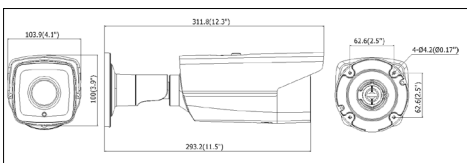

### Dimensions

HDS-8820VW-IRZ	
<b>Camera</b>	
Image sensor	1/2.8" Progressive Scan CMOS
Min. illumination	0.01 Lux @(F1.2,AGC ON), 0 Lux with IR
Shutter time	1s - 1/100,000s
Slow shutter	Yes
Lens	2.8-12mm @ F1.4 Motorized VF lens 8-32mm @ F1.4 Motorized VF lens optional
Auto iris	DC drive
Day & night	IR cut filter with auto switch
Digital noise reduction	3D DNR
Wide dynamic range	120dB
<b>Compression standard</b>	
Video compression	H.264/ MJPEG
H.264 codec profile	Baseline Profile / Main Profile / High Profile
Video bit rate	32 Kbps - 16 Mbps
Audio compression	G.711/G.722.1/G.726/MP2L2
Audio bit rate	64Kbps(G.711) / 16Kbps(G.722.1)/ 16Kbps(G.726)/ 32-128Kbps(MP2L2)
<b>Image</b>	
Max. resolution	1920 × 1080
Frame rate	50Hz: 50fps(1920 × 1080) / (1280 × 960) / (1280 × 720) 60Hz: 60fps(1920 × 1080) / (1280 × 960) / (1280 × 720)
3rd stream	Independent with Main Stream and Sub Stream, up to 50Hz: 25fps(1920 × 1080) 60Hz: 30fps(1920 × 1080)
Image settings	Rotate mode, saturation, brightness, contrast, grayscale adjustable through client software or web browser
BLC	Support, zone optional
Defog	Support
Day / Night Switch	Auto/Schedule/Triggered by Alarm In
Picture overlay	128x128 24bit BMP format overlay, zone optional
ROI	Support
<b>Network</b>	
Network storage	Micro SD/SDHC/SDXC card with ANR (up to 64G), NAS (Support NFS, SMB/CIFS)
Alarm trigger	Line crossing detection, intrusion detection, scene change detection, audio exception detection, motion detection, dynamic analysis, tampering alarm, network disconnect, IP address conflict, Storage exception
Protocols	TCP/IP, ICMP, HTTP, HTTPS, FTP, DHCP, DNS, DDNS, RTP, RTSP, RTCP, PPPoE, NTP, UPnP, SMTP, SNMP, IGMP, 802.1X, QoS, IPv6, Bonjour
Security	One-key recovery, flash-prevention, three streams, heartbeat, mirror, password protection, video mask, Watermark, IP address filtering, Anonymous access
System compatibility	ONVIF, PSIA, CGI, ISAPI
<b>General</b>	
Operating conditions	-30 °C - 60 °C Humidity 95% or less (non-condensing) -H: -40 °C - 60 °C
Power supply	12 V DC ± 10%, PoE (802.3af)
Power consumption	11W MAX -H:13W MAX
IR range	Up to 50m (2.8-12mm) /100m (8-32mm)
Ingress protection	IP67
Dimensions	100×103.9×311.8 mm
Weight	1850g