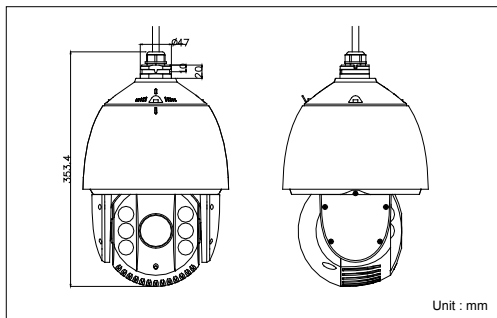

Dimensions

Accessories

	HDS-PT7186IR-A	HDS-PT7184IR-A
Camera		
Image Sensor	1/2.8" Progressive Scan CMOS	
Effective Pixel	2230K pixels	
Min. Illumination	Color: 0.05Lux@F1.6, AGC ON; B/W: 0.01Lux@F1.6, AGC ON; 0 Lux with IR	
White Balance	Auto / Manual /ATW/Indoor/Outdoor/Daylight lamp/Sodium lamp	
AGC	Auto / Manual	
S / N Ratio	≥ 52dB	≥ 50dB
Digital Noise Reduction	3D DNR	
Backlight Compensation	BLC	
Wide Dynamic Range	128X Digital WDR	
Shutter Speed	1 ~ 1/10,000s	
Day & Night	IR Cut Filter	
Focus Mode	Auto / Semiautomatic / Manual	
Lens		
Focal Length	4.3 ~ 129mm, 30x	4.7 ~ 94mm, 20x
Zoom Speed	Approx 3s(Optical Wide-Tele)	Approx 3s(Optical Wide-Tele)
Angle of View	65.1 ~ 2.34 degree (Wide-Tele)	58.3 ~ 3.2 degree (Wide-Tele)
Min. Working Distance	10 ~ 1500mm(Wide-Tele)	10 ~ 1000mm(Wide-Tele)
Aperture Range	F1.6 ~ F5.0	F1.6 ~ F3.5
Pan and Tilt		
Pan / Tilt Range	Pan: 360° endless; Tilt: -15° ~ 90° (Auto Flip)	
Pan / Tilt Speed	Pan Manual Speed: 0.1° ~ 160°/s; Pan Preset Speed: 240°/s Tilt Manual Speed: 0.1° ~ 120°/s; Tilt Preset Speed: 200°/s	
Proportional Zoom	Rotation speed can be adjusted automatically according to zoom multiples	
Number of Preset	256	
Park action	Pattern/Pan scan/Tilt scan/Frame scan/Panorama scan/Random scan	
Patrol	8 patrols, up to 32 presets per patrol	
Power-off Memory	Support	
Infrared		
IR Distance	Up to 100m	
IR Intensity	Automatically adjusted, depending on the zoom ratio	
Input/ Output		
Audio Input	Audio input (LINE input), 2 ~ 2.4V[p-p]; output impedance: 1KΩ, ±10%	
Audio Output	Line level, impedance: 600Ω	
Network		
Ethernet	10Base-T / 100Base-TX, RJ45 connector	
Max. Image Resolution	1920x1080	
Frame Rate	50Hz: 25 fps (1920x1080), 25 fps (1280x960), 25 fps (1280x720) 60Hz: 30 fps (1920x1080), 30 fps (1280x960), 30 fps (1280x720)	
Image Compression	H.264/MPEG4	
Audio Compression	G.711u /G.711a /G.726	
Protocols	IPv4/IPv6, HTTP, HTTPS, 802.1x, Qos, FTP, SMTP, UPnP, SNMP, DNS, DDNS, NTP, RTSP, RTP, TCP, UDP, IGMP, ICMP, DHCP, PPPoE	
Simultaneous Live View	Up to 6	
Streams	Dual Streams	
Mini SD Memory Card	Micro SD Slot, up to 32GB	
User/Host Level	Up to 32 users, 3 Levels: Administrator, Camera control, Live view only	
Security Measures	User authentication (ID and PW), Host authentication (MAC address), IP address filtering	
Integration		
Application programming	Open-ended API, support Onvif, PSIA and CGI	
Web Browser	IE 7, IE 8, IE 9, Chrome 8 +, Firefox 3.5 +, Safari 5 +	
General		
RS-485 Protocols	Pelco-P, Pelco-D, self-adaptive	
Power	24 VAC / High-PoE; Max. 30W / 21W (IR On / Off)	
Working Temperature	-30 °C ~ 65°C(-22°F ~ 149°F)	
Humidity	90% or less	
Protection Level	IP66 standard TVS 4,000V lightning protection, surge protection and voltage transient protection	
Dimensions	Φ220x353.4mm (Φ8.66"x13.91")(Outdoor)	
Weight (approx.)	5.5kg(12.13lbs)	
Mount Option	Long-arm wall mount: DS-1601ZJ; Pendant mount: DS-1661ZJ(20cm) or DS-1662ZJ(50cm); Ceiling mount: DS-1663ZJ	