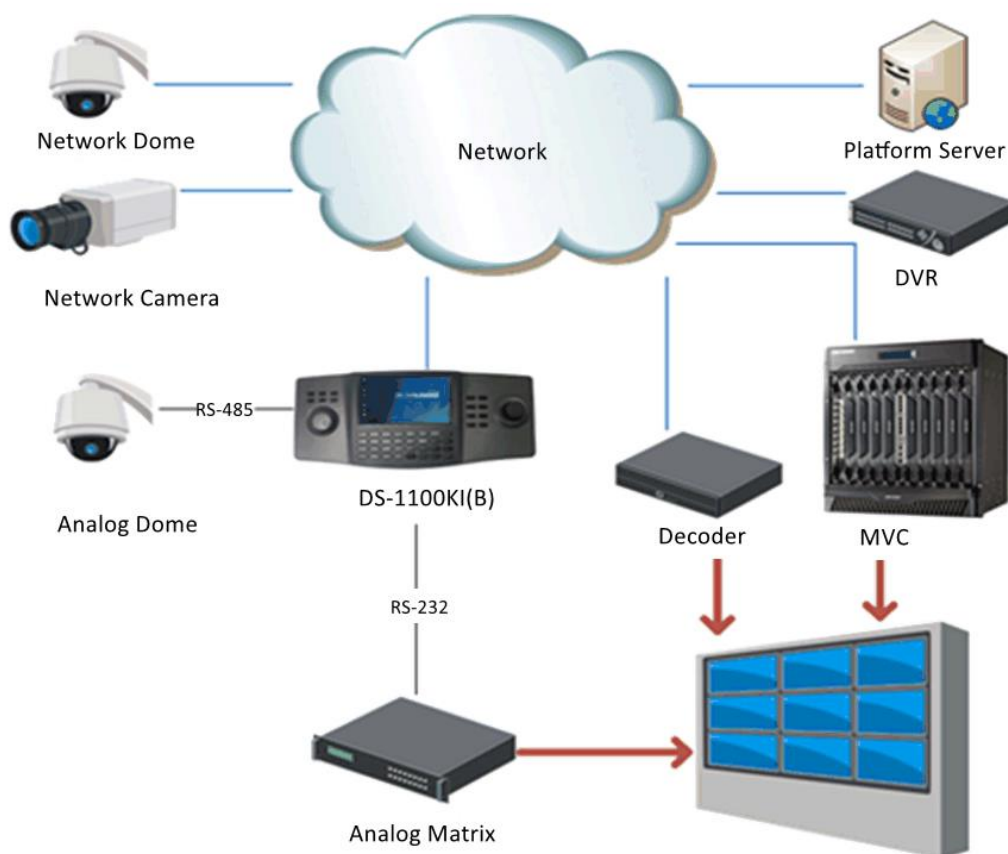

▪ Specification

Model		DS-1100DK
Device Parameter	Display	7 inch LCD
	Control Method	Network method, serial control
	Power Supply	12 VDC
	Consumption	≤ 15 W
	Dimension	435 mm × 193 mm × 110 mm (17.13 inch × 7.60 inch × 4.33 inch) (L × W × H)
	Weight	2 kg (4.41 lb.)
	Compatible System	Linux system
Decoding Parameter	Performance	4 × 1080p
Environmental Parameter	Working Temperature	-10 °C to 55 °C (14°F to 131°F)
	Working Humidity	10% to 90%
External Interface	Network	RJ45 100 M/1000 M self-adaptive Ethernet interface × 1
	Wi-Fi	Not supported
	Serial Port	RS-485, RS-422
	Two-Way Audio Input	3.5 mm stereo, supporting the audio communication
	Two-Way Audio Output	3.5 mm stereo, supporting the audio communication
	Joystick	4-axis single button joystick
	USB Interface	USB 2.0 × 1

▪ Typical Application

Headquarters

No.555 Qianmo Road, Binjiang District,
Hangzhou 310051, China
T +86-571-8807-5998
www.hikvision.com

Follow us on social media to get the latest product and solution information.