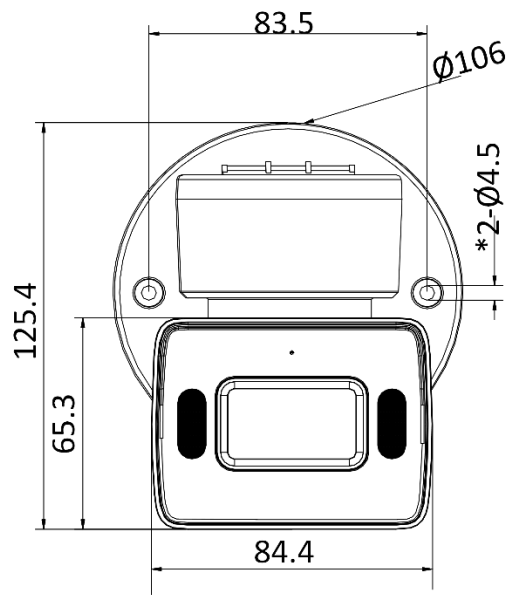

▪ Available Model

DS-2CD1P23G0-I

▪ Dimension

Unit: mm

Distributed by

**HIKVISION®****Headquarters**

No.555 Qianmo Road, Binjiang District,
Hangzhou 310051, China
T +86-571-8807-5998
overseasbusiness@hikvision.com