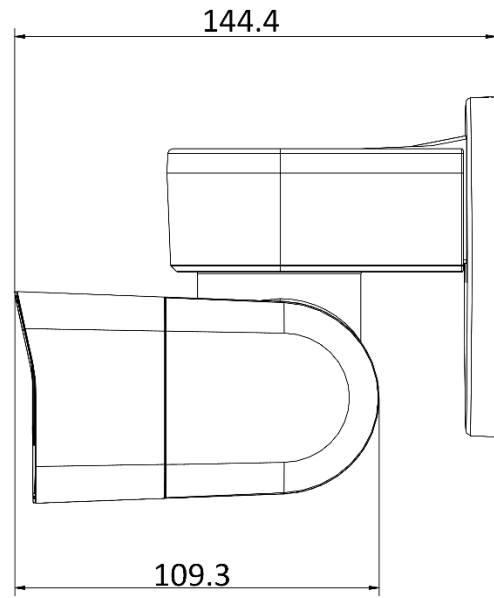

▪ Specification

Camera	
Image Sensor	1/2.8" Progressive Scan CMOS
Min. Illumination	Color: 0.002 Lux @ (F1.2, AGC ON), 0 Lux with IR on
Shutter Speed	1/3 s to 1/100,000 s
Slow Shutter	Yes
P/N	P
Wide Dynamic Range	120 dB
Day & Night	IR cut filter
Angle Adjustment	Horizontal: 0°~200°, vertical: -10°~55°
Power-off Memory	Yes
Presets	Yes
Lens	
Lens Type & FOV	4 mm: Horizontal FOV: 87.3°, vertical FOV: 46.3°, diagonal FOV: 104.2° 6 mm: Horizontal FOV: 53.9°, vertical FOV: 28.8°, diagonal FOV: 62.8° 8 mm: Horizontal FOV: 40.9°, vertical FOV: 22.5°, diagonal FOV: 47.4° 12 mm: Horizontal FOV: 25.4°, vertical FOV: 14.4°, diagonal FOV: 29.1°
Aperture	F1.6
Lens Mount	M12
Illuminator	
IR Range	Up to 40 m
Wavelength	850 nm
Smart Supplement Light	Yes
Video	
Max. Resolution	1920 × 1080
Main Stream	50 Hz: 25 fps (1920 × 1080, 1280 × 960, 1280 × 720)
Sub-Stream	50 Hz: 25 fps (640 × 480, 640 × 360, 320 × 240)
Third Stream	50 Hz: 1 fps (1280 × 720, 640 × 360)
Video Compression	Main stream: H.265/H.264 Sub-stream: H.265/H.264/MJPEG Third stream: H.265/H.264
Video Bit Rate	32 Kbps to 8 Mbps
H.264 Type	Baseline Profile/Main Profile/High Profile
H.265 Type	Main Profile
H.264+	Yes
H.265+	Yes
Bit Rate Control	CBR/VBR
Scalable Video Coding (SVC)	Yes
Region of Interest (ROI)	1 fixed region for main stream
Audio	
Environment Noise Filtering	Yes
Sampling Rate	8kHz/16kHz/32kHz/44.1kHz/48kHz
Audio Compression	G.711a/G.711u/G.722.1/G.726/MP2L2/PCM/AAC

▪ Available Model

DS-2CD1P23G0-I

▪ Dimension

Unit: mm

Distributed by

**HIKVISION®****Headquarters**

No.555 Qianmo Road, Binjiang District,
Hangzhou 310051, China
T +86-571-8807-5998
overseasbusiness@hikvision.com