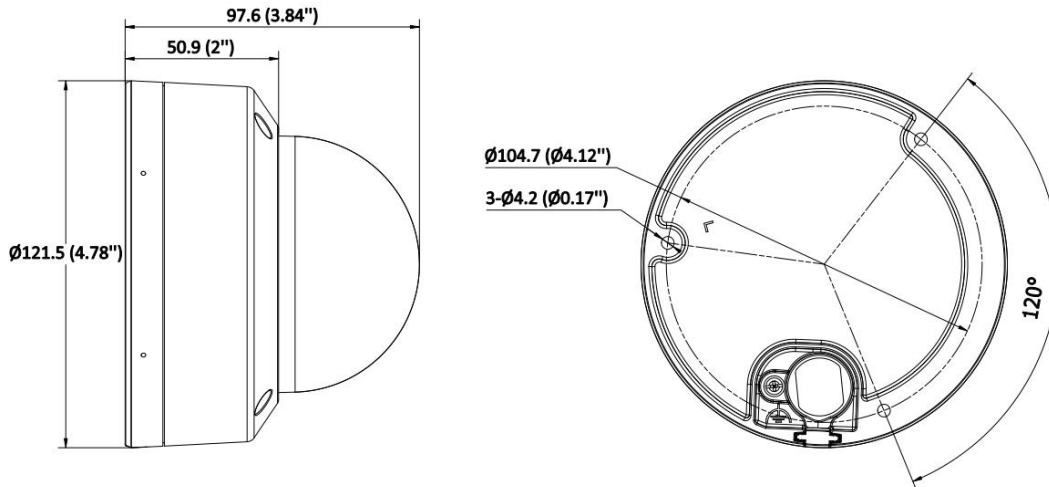

Material	Aluminum alloy
Dimension	Ø121.5 mm × 97.6 mm (Ø4.78" × 3.84")
Package Dimension	150 mm × 150 mm × 141 mm (5.9" × 5.9" × 5.6")
Weight	Approx. 600 g (1.3 lb.)
With Package Weight	Approx. 830 g (1.8 lb.)
Storage Conditions	-30 °C to 60 °C (-22 °F to 140 °F). Humidity 95% or less (non-condensing)
Startup and Operating Conditions	-30 °C to 60 °C (-22 °F to 140 °F). Humidity 95% or less (non-condensing)
Language	English, Turkish, Polish, Romanian, Czech, Slovak, Traditional Chinese, Thai, Vietnamese, Croatian, Slovenian, Serbian, Ukrainian
General Function	Heartbeat, mirror, password reset via email, pixel counter, password protection, anti-banding
Approval	
EMC	CE-EMC: EN 55032:2015+A1:2020, EN 50130-4:2011+A1:2014, EN IEC 61000-3-2:2019+A1:2021, EN 61000-3-3:2013+A1:2019+A2:2021, IC: ICES-003: Issue 7
Safety	UL: UL 62368-1, CB: IEC 62368-1: 2014+A11, CE-LVD: EN 62368-1: 2014/A11: 2017, BIS: IS 13252 (Part 1): 2010/IEC 60950-1: 2005
Environment	CE-RoHS: 2011/65/EU
Protection	IP67: IEC 60529-2013, IK10: IEC 62262:2002

▪ Available Model

DS-2CD3D4G3E-IT/LIUF(2.7-13.5mm)

▪ **Dimension**

Unit: mm (inch)

▪ **Accessory**

▪ **Optional**

DS-1272ZJ-120	DS-1272ZJ-120B	DS-1271ZJ-120	DS-1275ZJ-SUS	DS-1276ZJ-SUS
				
DS-1280ZJ-DM46	DS-2280ZJ-WA120	DS-2210ZJ-WA-120	DS-2200ZJ-WA-120	DS-2200ZJ-WAJ-120
				