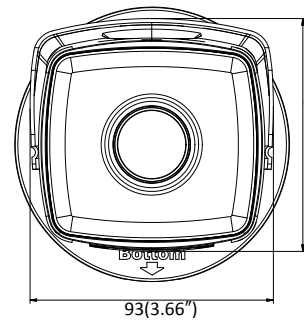

Image Enhancement	BLC/3D DNR
Image Setting	Rotate mode, saturation, brightness, contrast, sharpness adjustable by client software or web browser
Target Cropping	No
Day/Night Switch	Auto/Schedule
Network	
Network Storage	Support Micro SD/SDHC/SDXC card (128G), local storage and NAS (NFS,SMB/CIFS), ANR
Alarm Trigger	Motion detection, video tampering, network disconnected, IP address conflict, illegal login, HDD full, HDD error
Protocols	TCP/IP, ICMP, HTTP, HTTPS, FTP, DHCP, DNS, DDNS, RTP, RTSP, RTCP, PPPoE, NTP, UPnP™, SMTP, SNMP, IGMP, 802.1X, QoS, IPv6, Bonjour
General Function	One-key reset, anti-flicker, three streams, heartbeat, mirror, password protection, privacy mask, watermark, IP address filter
Firmware Version	V5.5.2
API	ONVIF (PROFILE S, PROFILE G), ISAPI
Simultaneous Live View	Up to 6 channels
User/Host	Up to 32 users 3 levels: Administrator, Operator and User
Client	iVMS-4200, Hik-Connect, iVMS-5200
Web Browser	IE8+, Chrome 31.0-44, Firefox 30.0-51, Safari 8.0+
Interface	
Communication Interface	1 RJ45 10M/100M self-adaptive Ethernet port
Video Output	No
On-board storage	Built-in Micro SD/SDHC/SDXC slot, up to 128 GB
SVC	H.264 and H.265 encoding
Reset Button	Yes
General	
Operating Conditions	-30 °C to +60 °C (-22 °F to +140 °F), Humidity 95% or less (non-condensing)
Power Supply	12 VDC ± 25%, Φ 5.5 mm coaxial power plug PoE (802.3af, class 3)
Power Consumption and Current	12 VDC, 0.95A, max. 11.5W PoE (802.3af, 37V to 57V), 0.35A to 0.1A, max. 12.5W
Protection Level	IP67 TVS 2000V Lightning Protection, Surge Protection and Voltage Transient Protection
Material	Metal
Dimensions	Camera: Φ 105 × 299.7 mm (Φ 4.1" × 11.8") Package: 386 × 156 × 155 mm (15.2" × 6.14" × 6.1")
Weight	Camera: Approx. 1180 g (2.6 lb.) With Package: Approx. 1700 g (3.7 lb.)

Available Model:

DS-4CD4T23G0-I8 (2.8/4/6/8 mm)

Dimensions

Unit: mm

Accessories

DS-1280ZJ-S
Junction Box

Distributed by

HIKVISION