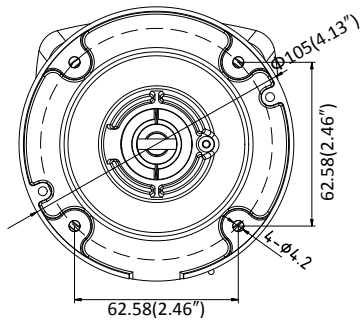

Image Enhancement	BLC/3D DNR
Image Setting	Rotate mode, saturation, brightness, contrast, sharpness adjustable by client software or web browser
Target Cropping	No
Day/Night Switch	Auto/Schedule
Network	
Network Storage	Support Micro SD/SDHC/SDXC card (128G), local storage and NAS (NFS,SMB/CIFS), ANR
Alarm Trigger	Motion detection, video tampering, network disconnected, IP address conflict, illegal login, HDD full, HDD error
Protocols	TCP/IP, ICMP, HTTP, HTTPS, FTP, DHCP, DNS, DDNS, RTP, RTSP, RTCP, PPPoE, NTP, UPnP™, SMTP, SNMP, IGMP, 802.1X, QoS, IPv6, Bonjour
General Function	One-key reset, anti-flicker, three streams, heartbeat, mirror, password protection, privacy mask, watermark, IP address filter
Firmware Version	V5.5.2
API	ONVIF (PROFILE S, PROFILE G), ISAPI
Simultaneous Live View	Up to 6 channels
User/Host	Up to 32 users 3 levels: Administrator, Operator and User
Client	iVMS-4200, Hik-Connect, iVMS-5200
Web Browser	IE8+, Chrome 31.0-44, Firefox 30.0-51, Safari 8.0+
Interface	
Communication Interface	1 RJ45 10M/100M self-adaptive Ethernet port
Video Output	No
On-board storage	Built-in Micro SD/SDHC/SDXC slot, up to 128 GB
SVC	H.264 and H.265 encoding
Reset Button	Yes
General	
Operating Conditions	-30 °C to +60 °C (-22 °F to +140 °F), Humidity 95% or less (non-condensing)
Power Supply	12 VDC ± 25%, Φ 5.5 mm coaxial power plug PoE (802.3af, class 3)
Power Consumption and Current	12 VDC, 0.95A, max. 11.5W PoE (802.3af, 37V to 57V), 0.35A to 0.1A, max. 12.5W
Protection Level	IP67 TVS 2000V Lightning Protection, Surge Protection and Voltage Transient Protection
Material	Metal
Dimensions	Camera: Φ 105 × 299.7 mm (Φ 4.1" × 11.8") Package: 386 × 156 × 155 mm (15.2" × 6.14" × 6.1")
Weight	Camera: Approx. 1180 g (2.6 lb.) With Package: Approx. 1700 g (3.7 lb.)

Available Model:

DS-4CD4T23G0-I8 (2.8/4/6/8 mm)

Dimensions

Unit: mm

Accessories

DS-1280ZJ-S
Junction Box

Distributed by

HIKVISION