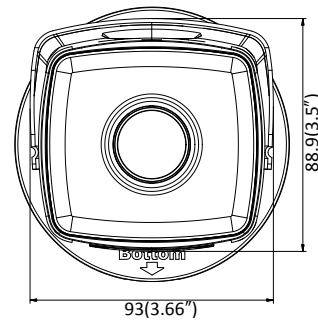

Dimensions

Unit: mm