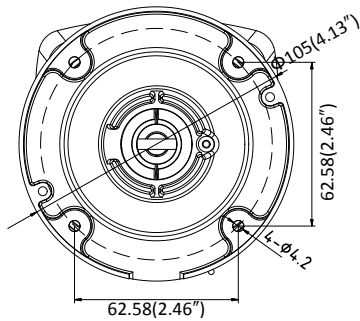

Available Model:

DS-4CD4T23G0-I5 (2.8/4/6/8 mm), DS-4CD4T23G0-I8 (2.8/4/6/8 mm)

Dimensions

Unit: mm

Accessories

DS-1280ZJ-S
Junction Box

Distributed by

HIKVISION®